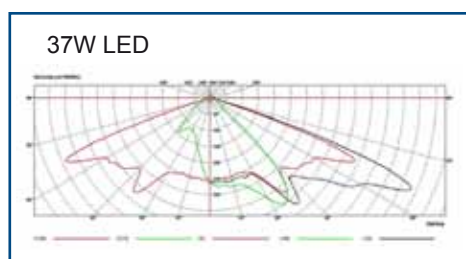

LUMINAIRE

Clar Lira

ILCRLED40

LED

FEATURES

- Use:** 3 – 5-metre poles.
- Body:** Injection aluminium. Microtextured grey colour finished.
- Diffuser:** Flat toughened glass.
- Fixing:** Top fixing Ø60mm.
- Protection class:** IP65.
- Light source:** 30 LEDs, total consumption 37W.
- Power supply:** 90 - 260V, 50/60 Hz.
- FHS inst:** <1%
- Colour temp.:** 4500 K.

Power	n° LEDS	Light flux	FHS	Protection level		
				optical block	luminaire	strongness
37W	30	2900 lm	<1%	IP65	IP65	IK10

Luminaire certified by:
EN-60598 / Applus⁺

Effective surface area projected into de wind, m²: 0'12.

Weight of luminaire: 11'3 kgs.