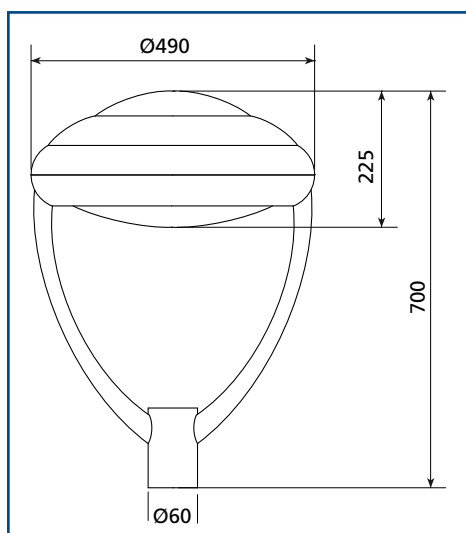

LUMINAIRE

Clar Lira

ILCRLED40

LED

FEATURES

- Use:** 3 – 5-metre poles.
- Body:** Injection aluminium. Microtextured grey colour finished.
- Diffuser:** Flat toughened glass.
- Fixing:** Top fixing Ø60mm.
- Protection class:** IP65.
- Light source:** 30 LEDs, total consumption 37W.
- Power supply:** 90 - 260V, 50/60 Hz.
- FHS inst:** <1%
- Colour temp.:** 4500 K.

Power	n° LEDS	Light flux	FHS	Protection level		
				optical block	luminaire	strongness
37W	30	2900 lm	<1%	IP65	IP65	IK10

Luminaire certified by:
EN-60598 / Applus⁺

Effective surface area projected into de wind, m²: 0'12.

Weight of luminaire: 11'3 kgs.