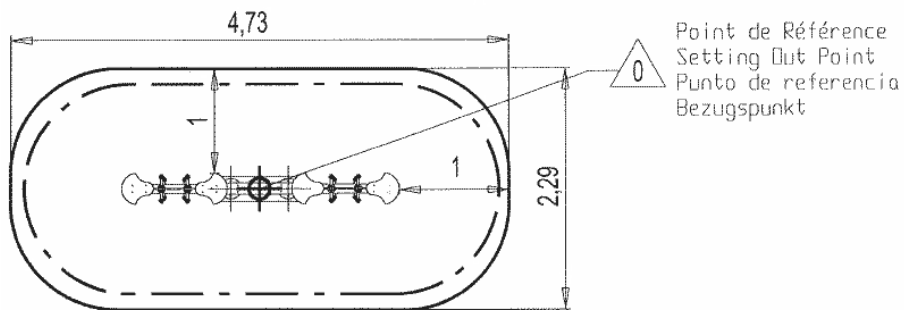

## Installation of equipment

Impact area = minimum safety surfacing required according to EN 1176-1

-  Impact area
-  Free space

	
<b>①</b>	<b>0.75m</b>
	<b>10m<sup>2</sup></b>