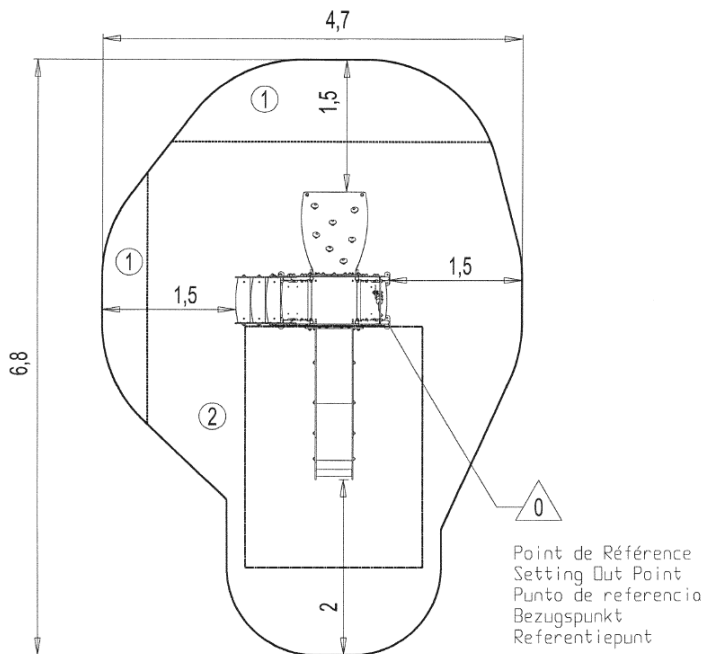

hiding / resting

handling

Accessibility

Motor disability

Sensorial Disabilities

Learning Disabilities

Installation of equipment

Impact area =

-  Impact area
-  Free space

		
1	0,6m	3,5m ²
2	1m	20m ²

2

00h00

0.3m³

23.5m²

165kg

24kg