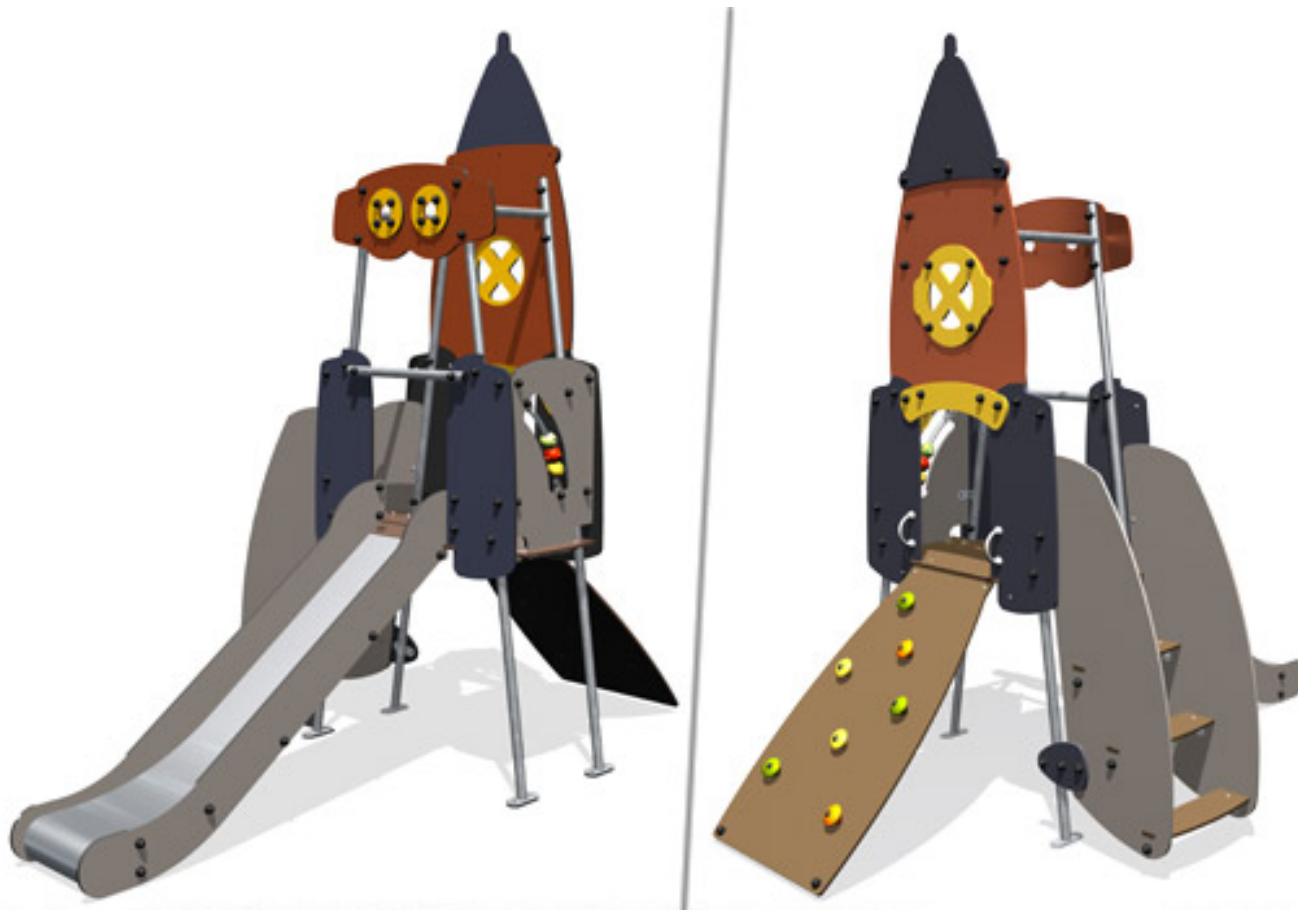

2+

10

1m

1 = 3,26m 2 = 1,75m 3 = 3,08m

Play value

climbing

meeting / role play

sliding

hiding / resting

handling

Accessibility

Motor disability

Sensorial Disabilities

Learning Disabilities

Installation of equipment

Impact area =

-  Impact area
-  Free space

		
1	0,6m	3,5m ²
2	1m	20m ²

2

00h00

0.3m³

23.5m²

165kg

24kg