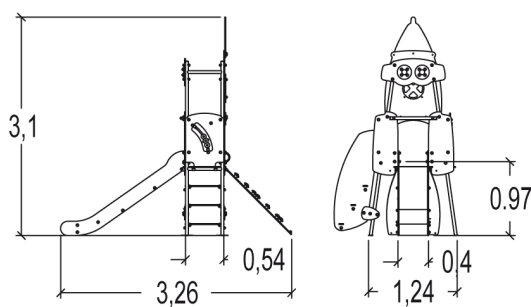

2+

10

1m

1 = 3,26m 2 = 1,75m 3 = 3,08m

Play value

climbing

meeting / role play

sliding

hiding / resting

handling

Accessibility

Motor disability

Sensorial Disabilities

Learning Disabilities

Installation of equipment

Impact area =

-  Impact area
-  Free space

		
1	0,6m	3,5m ²
2	1m	20m ²

2

00h00

0.3m³

23.5m²

165kg

24kg