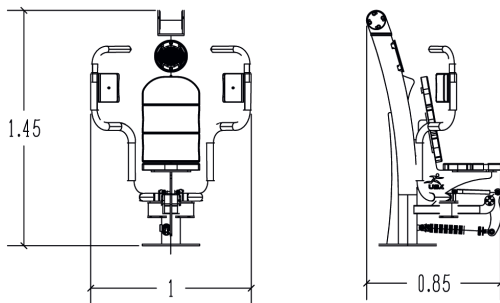

# Hydraulic butterfly

R37-UBX-208B

14+

1

0,5m

1 = 1m 2 = 0,85m 3 = 1,45m

User controlled hydraulic piston