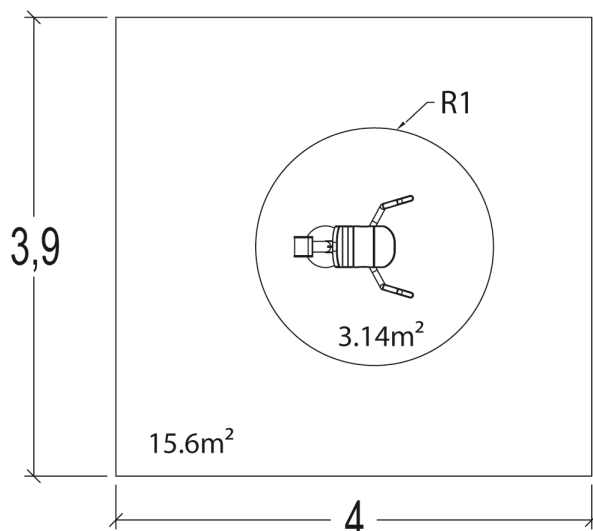

# Hydraulic butterfly

R37-UBX-208B

14+

1

0,5m

1 = 1m 2 = 0,85m 3 = 1,45m

User controlled hydraulic piston