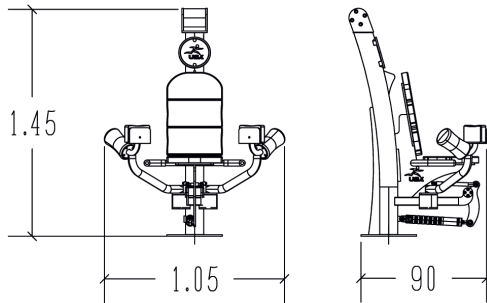

Hydraulic thigh combo

R37-UBX-218B

14+

1

0,5m

1 = 1,05m 2 = 0,9m 3 = 1,45m

User controlled hydraulic piston

MUSCULAR STIMULATION