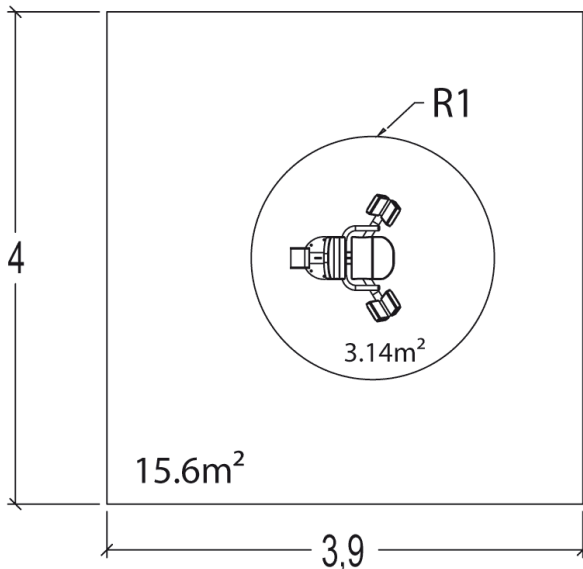

Hydraulic thigh combo

R37-UBX-218B

14+

1

0,5m

1 = 1,05m 2 = 0,9m 3 = 1,45m

User controlled hydraulic piston

MUSCULAR STIMULATION