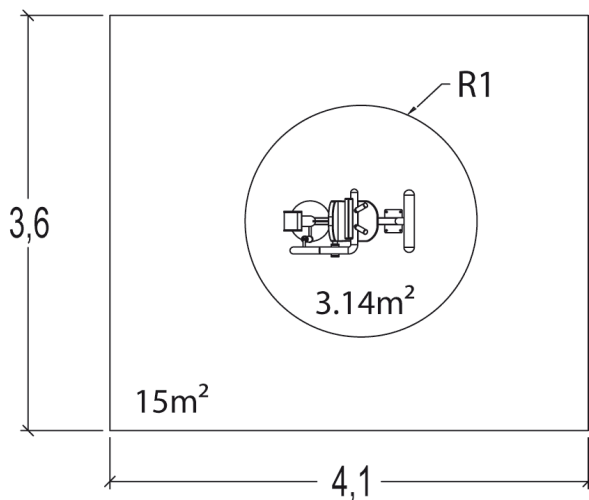

Hydraulic abdominal

R37-UBX-211B

14+

1

0,68m

1 = 1,15m 2 = 0,6m 3 = 1,45m

User controlled hydraulic piston

MUSCULAR STIMULATION