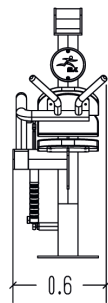

Hydraulic abdominal

R37-UBX-211B

14+

1

0,68m

1 = 1,15m 2 = 0,6m 3 = 1,45m

User controlled hydraulic piston

MUSCULAR STIMULATION