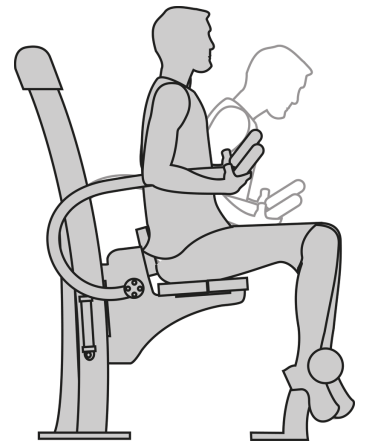

Hydraulic abdominal

R37-UBX-211B

14+

1

0,68m

1 = 1,15m 2 = 0,6m 3 = 1,45m

MUSCULAR STIMULATION

MOVEMENTS

CERTIFICATIONS