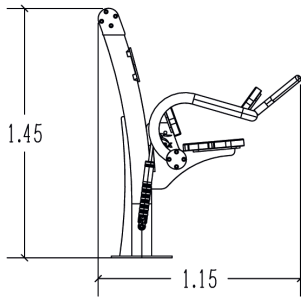

Hydraulic abdominal

R37-UBX-211B

14+

1

0,68m

1 = 1,15m 2 = 0,6m 3 = 1,45m

User controlled hydraulic piston

MUSCULAR STIMULATION